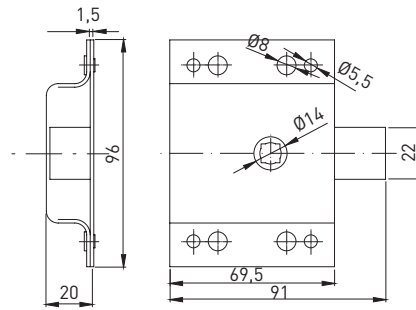

239000

Kilitli Kol
Handle With Lock

Order Number Sipariş No	Type Tip
239000	Krom / Chrome
239005	Küçük - Siyah / Small - Black
239010	Küçük - L / Small - L

239100

Kapı Kilidi Kollu
Door Lock With Handle

Order Number Sipariş No	Type Tip
239110	Sağ - Küçük / Right - Small
239120	Sol - Küçük / Left - Small
239210	Sağ - Büyük / Right - Big
239220	Sol - Büyük / Left - Big

239300

Tekli Bagaj Kilidi
Single Trunk Lock

239600

İspanyollet Kilit
Latch

Order Number Sipariş No	Type Tip
239610	Kilit Ucu (A) Latch (A)
239620	Kilit Merkezi (B) Centre Body (B)
239700	Panjur Kilidi (C) Shutter Lock (C)