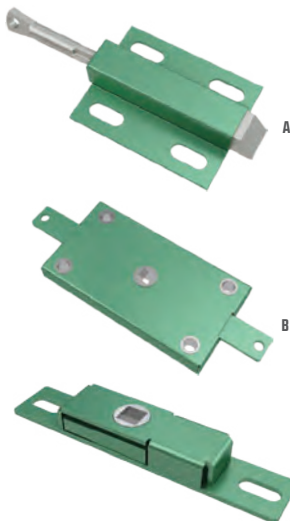

239000

Kilitli Kol
Handle With Lock

Order Number Sipariş No	Type Tip
239000	Krom / Chrome
239005	Küçük - Siyah / Small - Black
239010	Küçük - L / Small - L

239100

Kapı Kilidi Kollu
Door Lock With Handle

Order Number Sipariş No	Type Tip
239110	Sağ - Küçük / Right - Small
239120	Sol - Küçük / Left - Small
239210	Sağ - Büyük / Right - Big
239220	Sol - Büyük / Left - Big

239300

Tekli Bagaj Kilidi
Single Trunk Lock

239600

İspanyollet Kilit
Latch

Order Number Sipariş No	Type Tip
239610	Kilit Ucu (A) Latch (A)
239620	Kilit Merkezi (B) Centre Body (B)
239700	Panjur Kilidi (C) Shutter Lock (C)