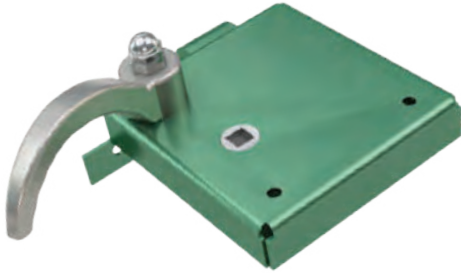

239000

Kilitli Kol
Handle With Lock

Order Number Sipariş No	Type Tip
239000	Krom / Chrome
239005	Küçük - Siyah / Small - Black
239010	Küçük - L / Small - L

239100

Kapı Kilidi Kollu
Door Lock With Handle

Order Number Sipariş No	Type Tip
239110	Sağ - Küçük / Right - Small
239120	Sol - Küçük / Left - Small
239210	Sağ - Büyük / Right - Big
239220	Sol - Büyük / Left - Big

239300

Tekli Bagaj Kilidi
Single Trunk Lock

239600

İspanyollet Kilit
Latch

Order Number Sipariş No	Type Tip
239610	Kilit Ucu (A) Latch (A)
239620	Kilit Merkezi (B) Centre Body (B)
239700	Panjur Kilidi (C) Shutter Lock (C)