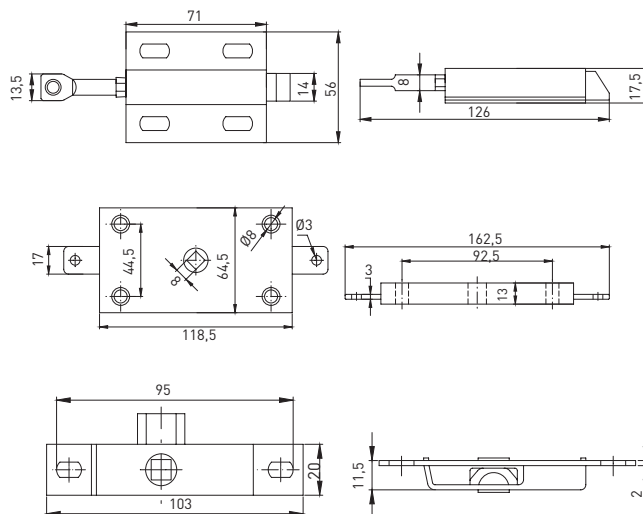

239000

Kilitli Kol
Handle With Lock

Order Number Sipariş No	Type Tip
239000	Krom / Chrome
239005	Küçük - Siyah / Small - Black
239010	Küçük - L / Small - L

239100

Kapı Kilidi Kollu
Door Lock With Handle

Order Number Sipariş No	Type Tip
239110	Sağ - Küçük / Right - Small
239120	Sol - Küçük / Left - Small
239210	Sağ - Büyük / Right - Big
239220	Sol - Büyük / Left - Big

239300

Tekli Bagaj Kilidi
Single Trunk Lock

239600

İspanyollet Kilit
Latch

Order Number Sipariş No	Type Tip
239610	Kilit Ucu (A) Latch (A)
239620	Kilit Merkezi (B) Centre Body (B)
239700	Panjur Kilidi (C) Shutter Lock (C)