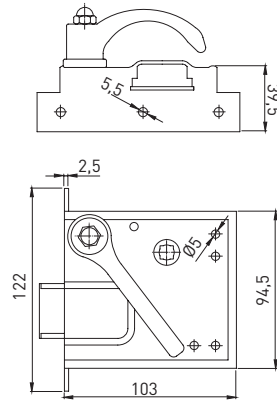

239000

Kilitli Kol
Handle With Lock

Order Number Sipariş No	Type Tip
239000	Krom / Chrome
239005	Küçük - Siyah / Small - Black
239010	Küçük - L / Small - L

239100

Kapı Kilidi Kollu
Door Lock With Handle

Order Number Sipariş No	Type Tip
239110	Sağ - Küçük / Right - Small
239120	Sol - Küçük / Left - Small
239210	Sağ - Büyük / Right - Big
239220	Sol - Büyük / Left - Big

239300

Tekli Bagaj Kilidi
Single Trunk Lock

239600

İspanyollet Kilit
Latch

Order Number Sipariş No	Type Tip
239610	Kilit Ucu (A) Latch (A)
239620	Kilit Merkezi (B) Centre Body (B)
239700	Panjur Kilidi (C) Shutter Lock (C)