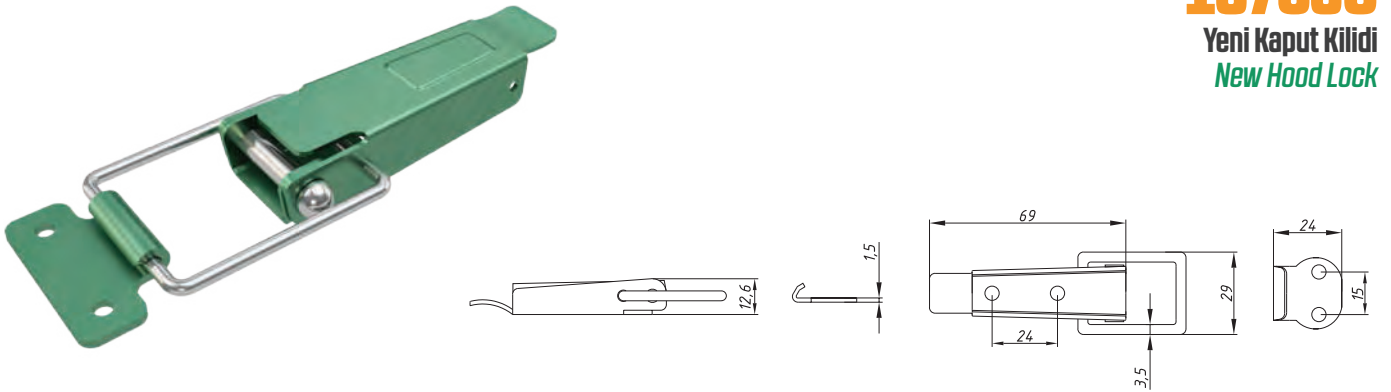

**157400**  
Büyük Kaput Kilidi  
Big Hood Lock

**157500**  
Küçük Kaput Kilidi  
Small Hood Lock

**157650**  
Yeni Kaput Kilidi  
New Hood Lock

**157660**  
Yivli Küçük Kaput Kilidi  
Small Hood Lock With Thread