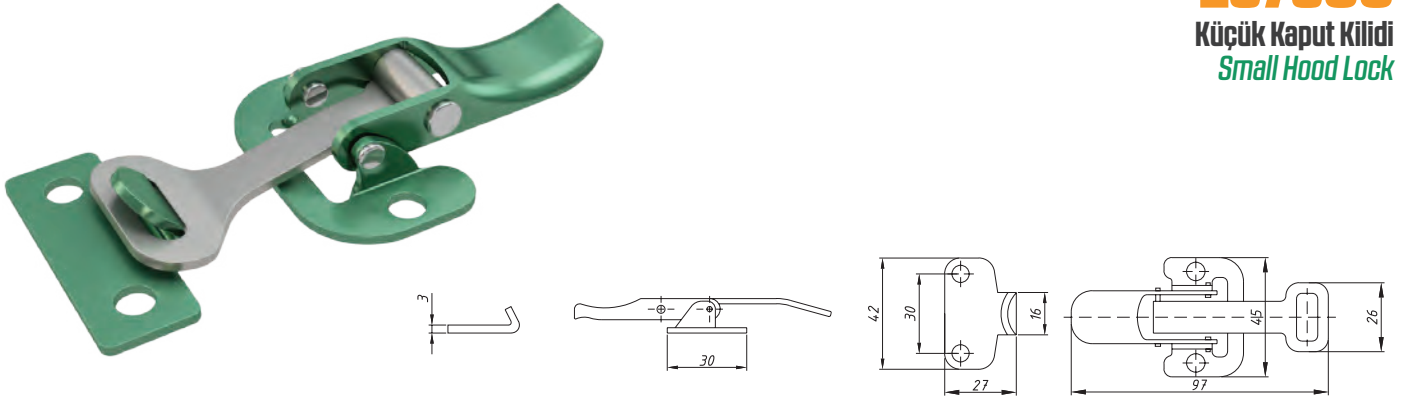

**157400**  
Büyük Kaput Kilidi  
Big Hood Lock

**157500**  
Küçük Kaput Kilidi  
Small Hood Lock

**157650**  
Yeni Kaput Kilidi  
New Hood Lock

**157660**  
Yivli Küçük Kaput Kilidi  
Small Hood Lock With Thread