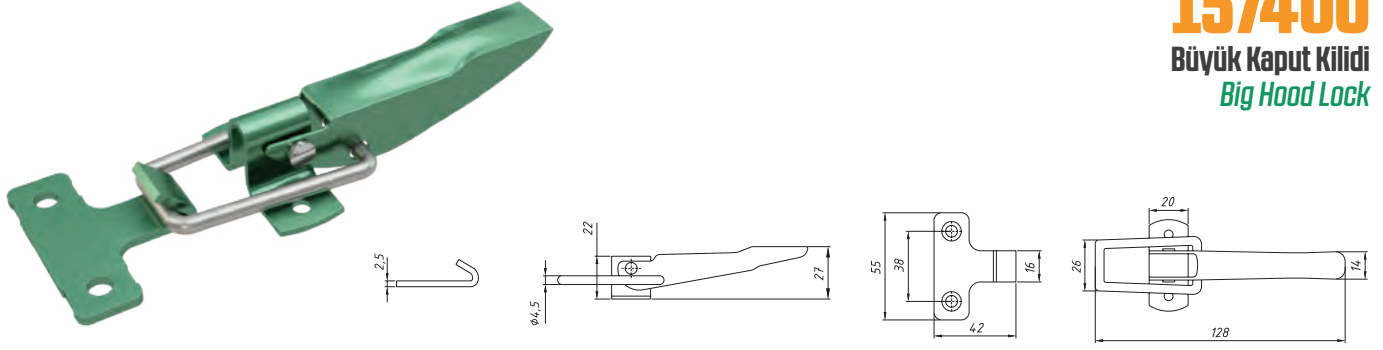

**157400**  
Büyük Kaput Kilidi  
Big Hood Lock

**157500**  
Küçük Kaput Kilidi  
Small Hood Lock

**157650**  
Yeni Kaput Kilidi  
New Hood Lock

**157660**  
Yivli Küçük Kaput Kilidi  
Small Hood Lock With Thread