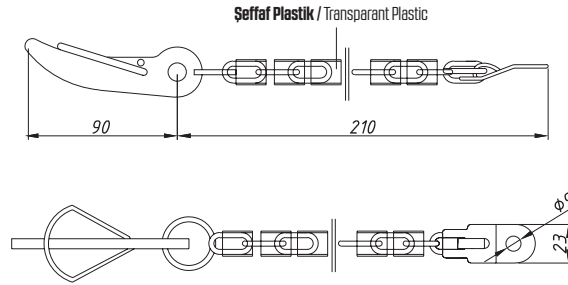

156000

Tekli Zincirli Çivi
Anti-Loose Catch With Chain (Male)

Order Number Sipariş No	Type Tip
156010	Standart / Standard
156020	Yuvarlak / Circular
156018	Sementeli / With Sementel

156100

Tekli Kilitli Zincirli Çivi
Anti-Loose Catch With Chain & Lock

156200

Çiftli Zincirli Çivi
Double Anti-Loose Catch With Chain

Order Number Sipariş No	Type Tip
156210	Standart / Standard
156220	Yuvarlak / Circular
156218	Sementeli / With Sementel

156300

Çiftli Kilitli Zincirli Çivi
Double Anti-Loose Catch With Chain & Lock