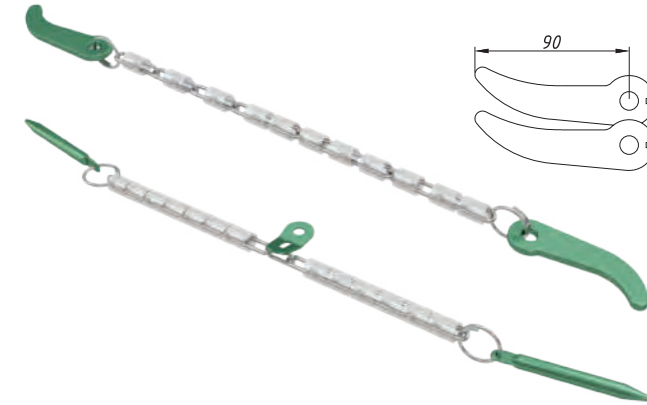

156000

Tekli Zincirli Çivi
Anti-Loose Catch With Chain (Male)

Order Number Sipariş No	Type Tip
156010	Standart / Standard
156020	Yuvarlak / Circular
156018	Sementeli / With Sementel

156100

Tekli Kilitli Zincirli Çivi
Anti-Loose Catch With Chain & Lock

156200

Çiftli Zincirli Çivi
Double Anti-Loose Catch With Chain

Order Number Sipariş No	Type Tip
156210	Standart / Standard
156220	Yuvarlak / Circular
156218	Sementeli / With Sementel

156300

Çiftli Kilitli Zincirli Çivi
Double Anti-Loose Catch With Chain & Lock