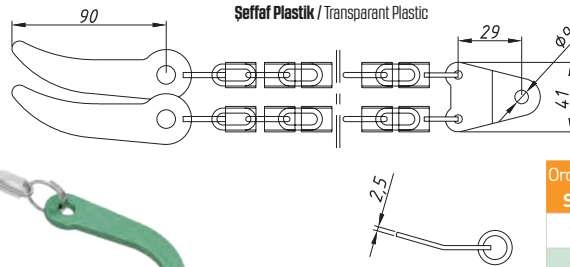

156000

Tekli Zincirli Çivi
Anti-Loose Catch With Chain (Male)

Order Number Sipariş No	Type Tip
156010	Standart / Standard
156020	Yuvarlak / Circular
156018	Sementeli / With Sementel

156100

Tekli Kilitli Zincirli Çivi
Anti-Loose Catch With Chain & Lock

156200

Çiftli Zincirli Çivi
Double Anti-Loose Catch With Chain

Order Number Sipariş No	Type Tip
156210	Standart / Standard
156220	Yuvarlak / Circular
156218	Sementeli / With Sementel

156300

Çiftli Kilitli Zincirli Çivi
Double Anti-Loose Catch With Chain & Lock