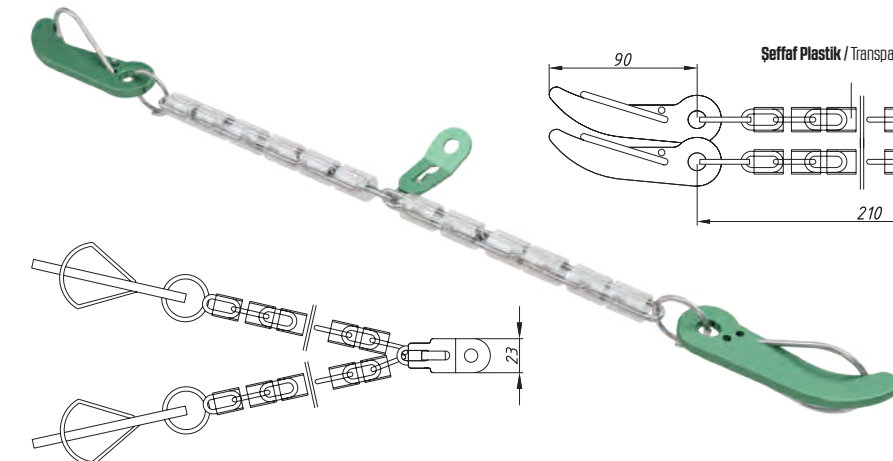

156000

Tekli Zincirli Çivi
Anti-Loose Catch With Chain (Male)

Order Number Sipariş No	Type Tip
156010	Standart / Standard
156020	Yuvarlak / Circular
156018	Sementeli / With Sementel

156100

Tekli Kilitli Zincirli Çivi
Anti-Loose Catch With Chain & Lock

156200

Çiftli Zincirli Çivi
Double Anti-Loose Catch With Chain

Order Number Sipariş No	Type Tip
156210	Standart / Standard
156220	Yuvarlak / Circular
156218	Sementeli / With Sementel

156300

Çiftli Kilitli Zincirli Çivi
Double Anti-Loose Catch With Chain & Lock