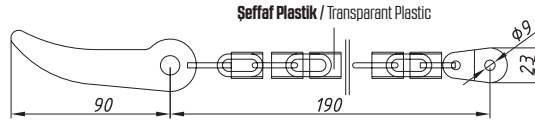

156000

Tekli Zincirli Çivi
Anti-Loose Catch With Chain (Male)

Order Number Sipariş No	Type Tip
156010	Standart / Standard
156020	Yuvarlak / Circular
156018	Sementeli / With Sementel

156100

Tekli Kilitli Zincirli Çivi
Anti-Loose Catch With Chain & Lock

156200

Çiftli Zincirli Çivi
Double Anti-Loose Catch With Chain

Order Number Sipariş No	Type Tip
156210	Standart / Standard
156220	Yuvarlak / Circular
156218	Sementeli / With Sementel

156300

Çiftli Kilitli Zincirli Çivi
Double Anti-Loose Catch With Chain & Lock