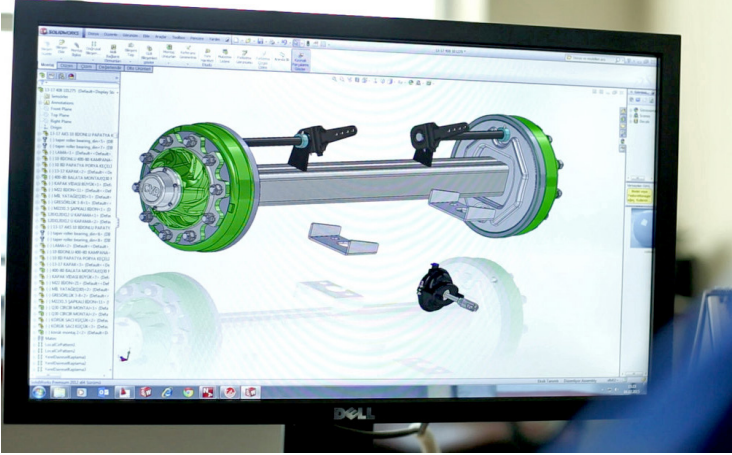

CAYIROVA
Trailer Components

CAYIROVA OTOMOTIV GIDA TAS. SAN. VE TIC. LTD. STI.
3.OSB 3. SOKAK NO:3 42250 Selcuklu / KONYA / TURKEY
Phone : +90 332 345 33 00 | Fax : +90 332 345 31 21
Export : bilgi@cayirova.com.tr | Satış : pazarlama@cayirova.com.tr

CYR

cayirova.com.tr